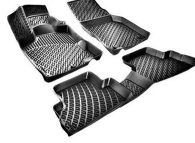

016 10 550

SPORTLINE 3D Paspas Mazda 3 2003-2009 3D Havuzlu P